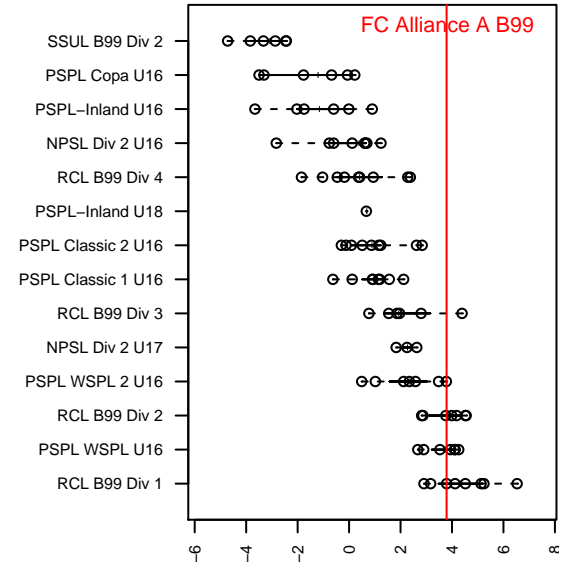

FC Alliance A B99

FC Alliance
 Woodinville, WA
 B99 total strength=1629
 attack=26.71 defense=11.68
 fall league = RCL B99 Div 1
 notes= Gold

alt names used:
 FC Alliance B99 A
 FC ALLIANCE FCA B99A (WA)
 FC Alliance B99 A
 FC Alliance B99 A

Venues played:
 2015 Nike Crossfire Challenge Super Group U'
 2015 RCL B99 Div 1
 2015 FWRL B99
 2015 WYS Championship B99

FC Alliance A B99
 Dots are actual minus expected GF (blue circles) and GA (red triangles).
 Blue line is smoothed change in attack strength. Red is smoothed change in defense strength.

**attack and defense variance (black dot)
relative to other teams
and top 10 in region**

**attack and defense rating
relative to others at age
and all opponents in last 13 months**

Performance relative to 13 month average