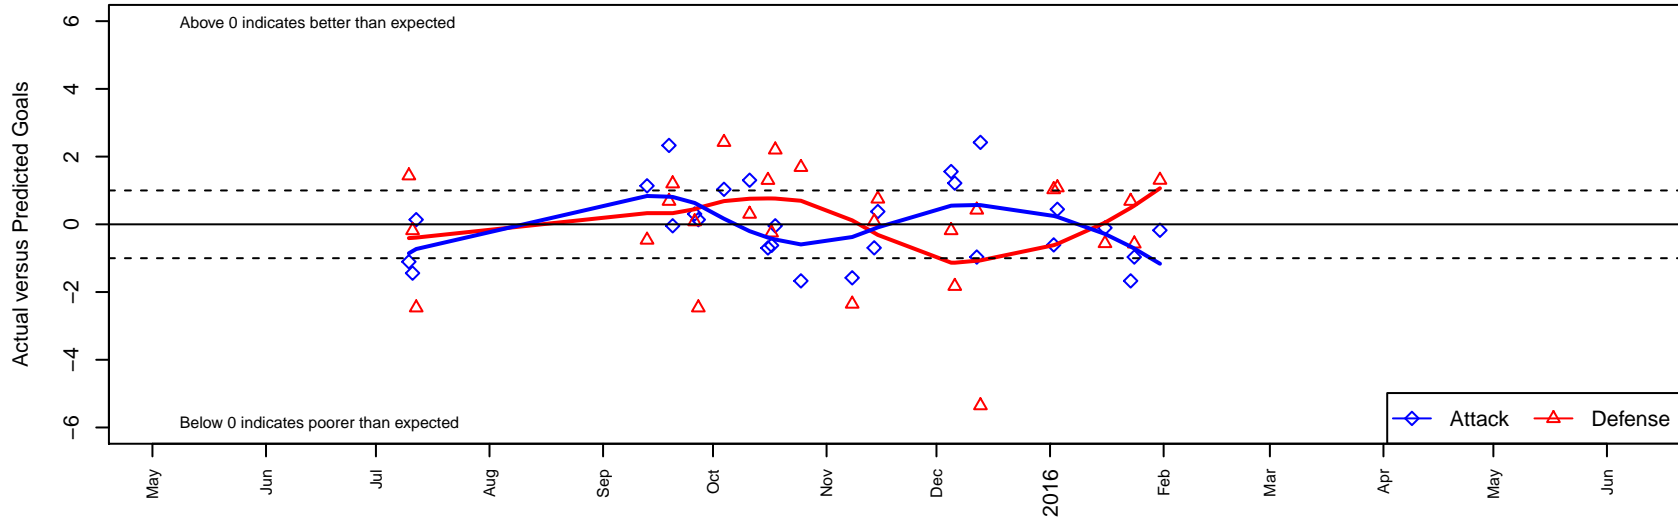

FC Alliance A B99

FC Alliance
 Woodinville, WA
 B99 total strength=1629
 attack=26.71 defense=11.68
 fall league = RCL B99 Div 1
 notes= Gold

alt names used:
 FC Alliance B99 A
 FC ALLIANCE FCA B99A (WA)
 FC Alliance B99 A
 FC Alliance B99 A

Venues played:
 2015 Nike Crossfire Challenge Super Group U'
 2015 RCL B99 Div 1
 2015 FWRL B99
 2015 WYS Championship B99

FC Alliance A B99
 Dots are actual minus expected GF (blue circles) and GA (red triangles).
 Blue line is smoothed change in attack strength. Red is smoothed change in defense strength.

**attack and defense variance (black dot)
relative to other teams
and top 10 in region**

**attack and defense rating
relative to others at age
and all opponents in last 13 months**

Performance relative to 13 month average