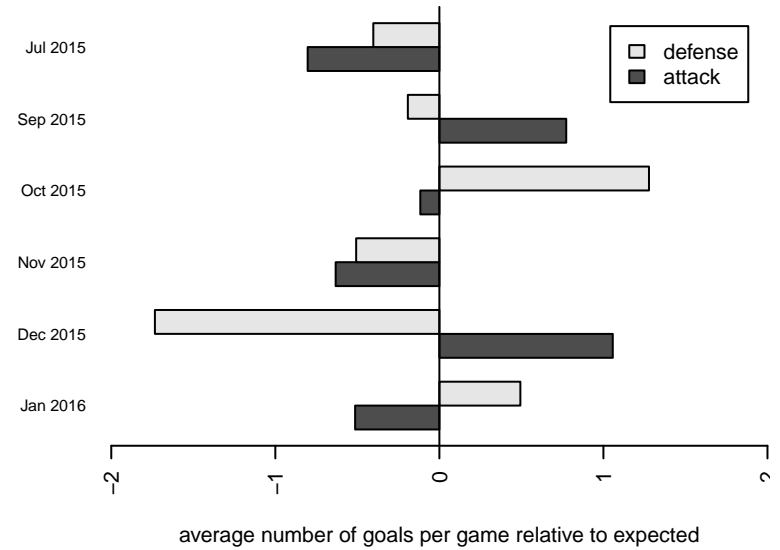

Performance relative to 13 month average